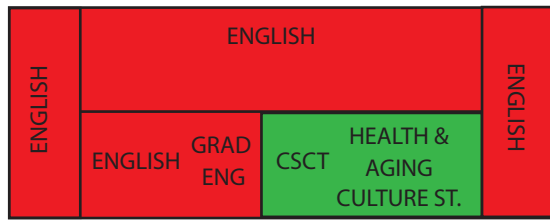

ANATOMY OF A SHELF TAG

ENTRANCE →

GEN TECH, CIV TECH, COM TECH, ENG TECH, MANUFACTURING TECH

ENG MANAGE, ENG & SOCIETY, ELECTR. ENG AUTO, BIO & PRO TECH

- Anthropology
 - Art
 - Art History
 - Arts & Science
 - Astronomy
 - Biology
 - Bio-Chemistry
 - Business
 - B-tech (Mohawk)
 - Chemistry
 - Chinese
 - Classics
 - Comparative Literature
 - Computer Science
 - Communication Studies
 - Cultural Studies
 - Cultural Studies & Critical Theory
 - Commerce
 - Computer Science
 - Certificate/Continuing Education
- Earth Sciences
 - Economics
 - Education (Masters)
 - Engineering
 - School of Engineering Practice
 - Software Engineering
 - Mechanical Engineering
 - Chemical Engineering
 - Civil Engineering
 - CES
 - Mechatronics
 - Engineering Management
 - Engineering & Society
 - Electrical Engineering
 - Bio & Pro Tech
 - English & Grad English
 - Environmental Studies
 - Environmental Science
 - French
 - General Technology
 - Geography
 - Geology & Earth Science
 - Gender Studies
 - German
- Greek
 - History
 - Health & Aging
 - Health Studies
 - Humanities
 - Indigenous Studies
 - Inquiry
 - ISCI (Integrated Science)
 - Italian
 - Japanese
 - Kinesiology
 - Labour & Work Studies
 - Languages
 - Latin
 - Life Science
 - Linguistics & Cog Sil (Grad Ling)
 - Math
 - Medical Physics Radiation Therapy
 - Molecular Biology
- Mohawk
 - Multimedia
 - Music
 - Origins
 - Peace Studies
 - Philosophy
 - Physics
 - Political Science
 - Psychology
 - Religious Studies
 - Russian
 - Science
 - Sanskrit
 - Sociology
 - Social Work
 - Social Science
 - Spanish
 - Statistics
 - Theatre & Film
 - Theology
 - Women's Studies