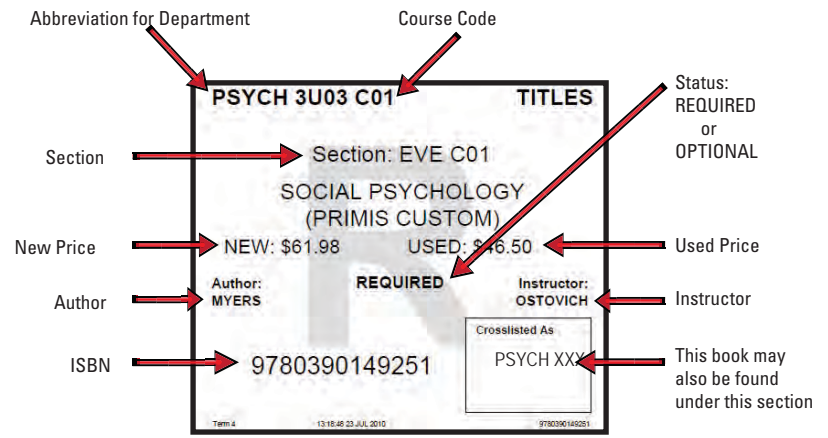

ANATOMY OF A SHELF TAG

ENTRANCE →

GEN TECH, CIV TECH, COM TECH, ENG TECH, MANUFACTURING TECH

ENG MANAGE, ENG & SOCIETY, ELECTR. ENG AUTO, BIO & PRO TECH

- Anthropology
 - Art
 - Art History
 - Arts & Science
 - Astronomy
 - Biology
 - Bio-Chemistry
 - Business
 - B-tech (Mohawk)
 - Chemistry
 - Chinese
 - Classics
 - Comparative Literature
 - Computer Science
 - Communication Studies
 - Cultural Studies
 - Cultural Studies & Critical Theory
 - Commerce
 - Computer Science
 - Certificate/Continuing Education
- Earth Sciences
 - Economics
 - Education (Masters)
 - Engineering
 - School of Engineering Practice
 - Software Engineering
 - Mechanical Engineering
 - Chemical Engineering
 - Civil Engineering
 - CES
 - Mechatronics
 - Engineering Management
 - Engineering & Society
 - Electrical Engineering
 - Bio & Pro Tech
 - English & Grad English
 - Environmental Studies
 - Environmental Science
 - French
 - General Technology
 - Geography
 - Geology & Earth Science
 - Gender Studies
 - German
- Greek
 - History
 - Health & Aging
 - Health Studies
 - Humanities
 - Indigenous Studies
 - Inquiry
 - ISCI (Integrated Science)
 - Italian
 - Japanese
 - Kinesiology
 - Labour & Work Studies
 - Languages
 - Latin
 - Life Science
 - Linguistics & Cog Sil (Grad Ling)
 - Math
 - Medical Physics Radiation Therapy
 - Molecular Biology
- Mohawk
 - Multimedia
 - Music
 - Origins
 - Peace Studies
 - Philosophy
 - Physics
 - Political Science
 - Psychology
 - Religious Studies
 - Russian
 - Science
 - Sanskrit
 - Sociology
 - Social Work
 - Social Science
 - Spanish
 - Statistics
 - Theatre & Film
 - Theology
 - Women's Studies